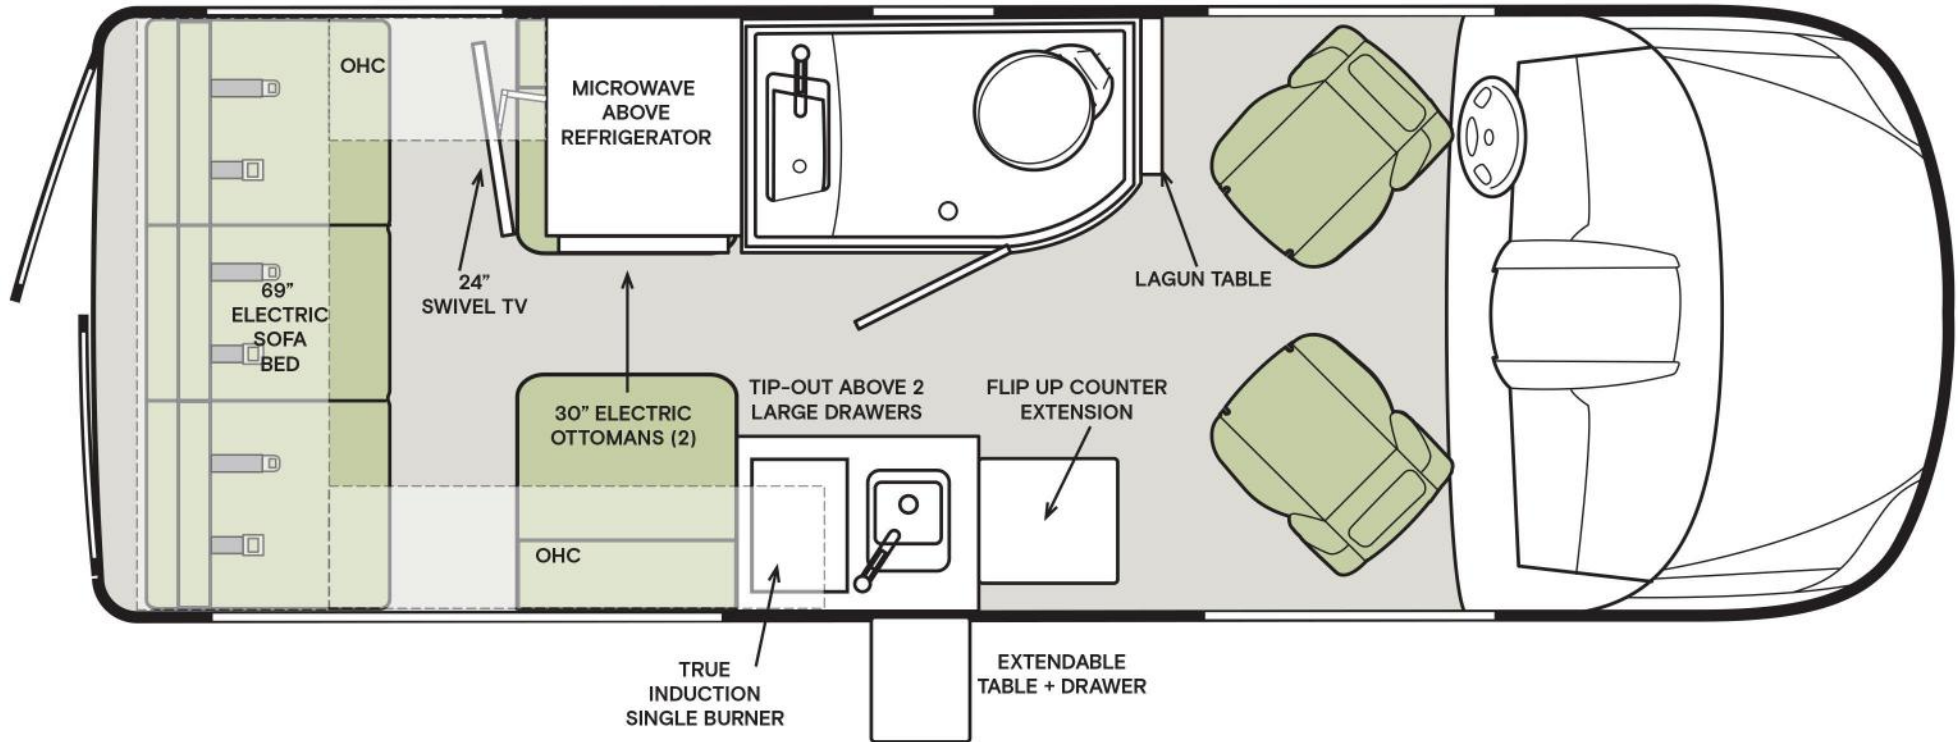

USE THIS AREA TO ASSIST YOU DURING YOUR RV BUYING JOURNEY.

RATE YOUR WALK THROUGH
RESPONSE FOR THIS FLOOR PLAN:

WOW FACTOR: 1 (NOT SO SPECIAL) - 5 (AWESOME)

1 2 3 4 5

NOTES: _____

MOLDED
FIBERGLASS SHOWER
WITH INTEGRATED SINK
AND FLUSH TOILET